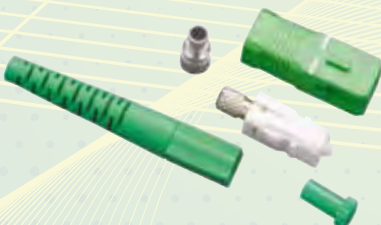

OPTICAL FIBRE COMPONENTS

Connectors SC Connectors Part Number

SC MULTIMODE SIMPLEX

3mm Cable

Beige Body

Black, Beige or Red Boots

Part No. STROSCMM3SMPX

SC MULTIMODE DUPLEX

STROSCMM9SMPX

SC SINGLEMODE SIMPLEX

3mm Cable

Blue Body

Blue Boots

STROSCM3SMPX

SC SINGLEMODE DUPLEX

3mm Cable

Blue Body

Blue Boots

STROSCM3DPX

SC SINGLEMODE PIGTAIL

900µm Cable

Blue Body

Blue Boots

STROSCM9SMPX

SC SINGLEMODE APC SIMPLEX

3mm Cable

Green Body

Green Boots

STROSCAPC3MM

SC SINGLEMODE APC DUPLEX

3mm Cable

Green Body