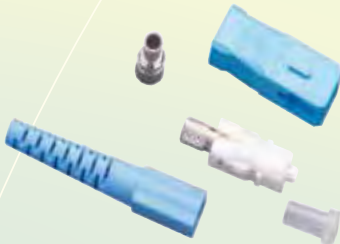

OPTICAL FIBRE COMPONENTS

Connectors SC Connectors Part Number

SC MULTIMODE SIMPLEX

3mm Cable

Beige Body

Black, Beige or Red Boots

Part No. STROSCMM3SMPX

SC MULTIMODE DUPLEX

3mm Cable

Beige Body

Black, Beige or Red Boots

STROSCMM3DPX

SC MULTIMODE PIGTAIL

900µm Cable

Beige Body

Black, Beige or Red Boots

STROSCMM9SMPX

SC SINGLEMODE SIMPLEX

3mm Cable

Blue Body

Blue Boots

STROSCM3SMPX

SC SINGLEMODE DUPLEX

3mm Cable

SC SINGLEMODE APC SIMPLEX

3mm Cable

Green Body

Green Boots

STROSCAPC3MM

SC SINGLEMODE APC DUPLEX

3mm Cable

Green Body