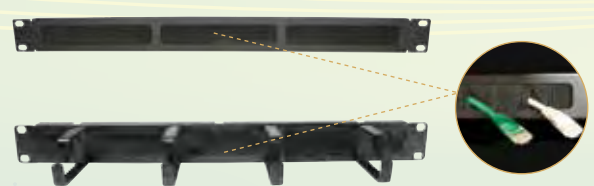

BRUSH STRIP AND 1U CABLE BAR WITH BRUSH STRIP

1U Brush Strip	STRO1UBRUSHSTRIP03
1U Cable Bar with Brush Strip	STRO1UCABLEBAR/BR