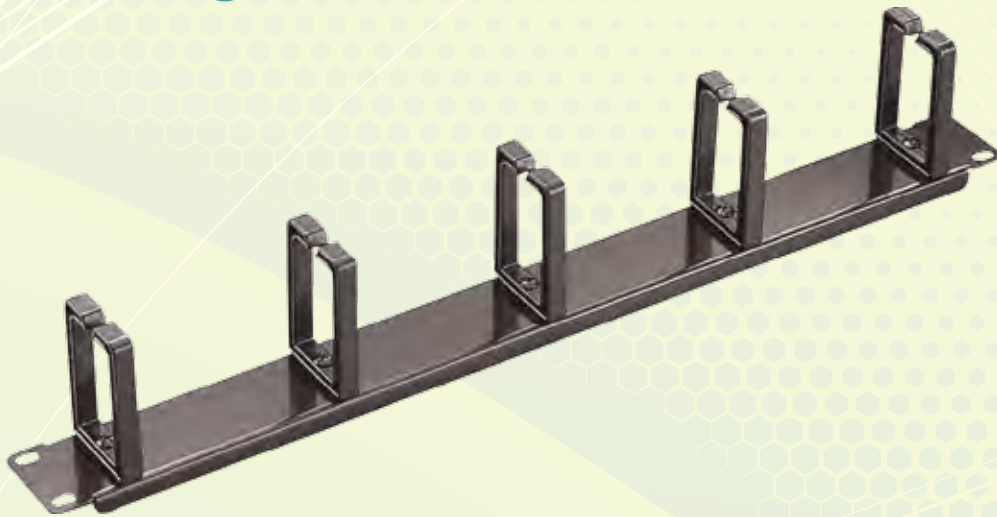

CABLE MANAGER

1RU Cable Manager

Part Number

STROWMP1

Stronglink's 1RU cable manager ensures neat and tidy patching. The cable manager helps keep cable within its bend radius limits. The cable manager is manufactured from high quality materials. The sturdy plastic clips ensure cable can be easily added and removed. The cable manager comes complete with mounting hardware.

Features & Advantages

- ▶ Ensures neat and tidy patching
- ▶ Keeps cable within bend radius limits
- ▶ Sturdy plastic clips ensure cables can easily be added and removed
- ▶ Complete with mounting hardware